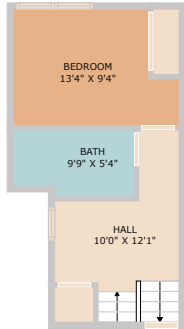

**TWIST
TOURS**