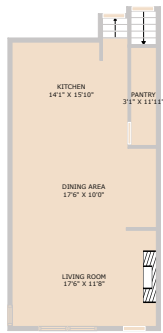

**TWIST
TOURS**