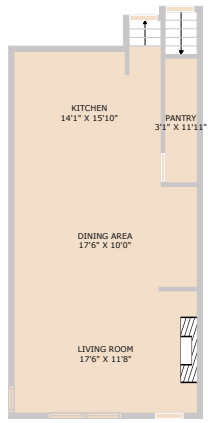

TWIST TOURS