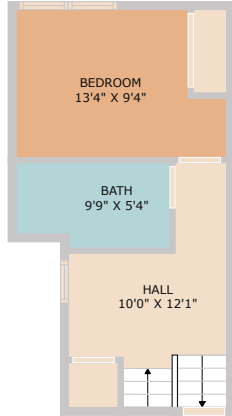

TWIST TOURS