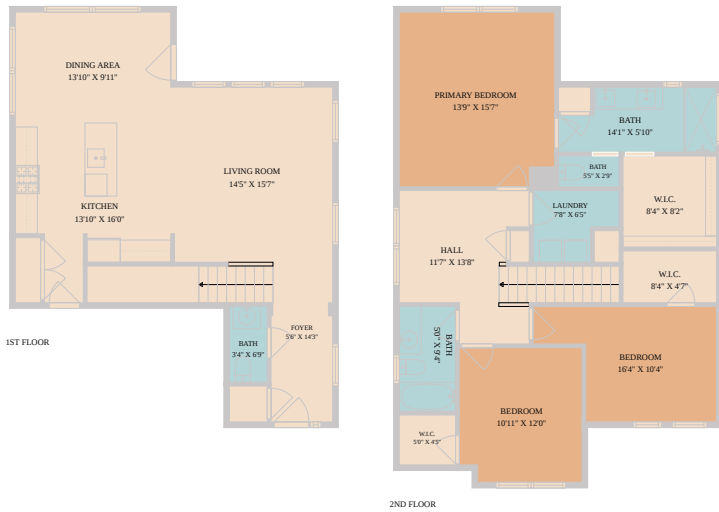

**TWIST
TOURS**

**TWIST
TOURS**