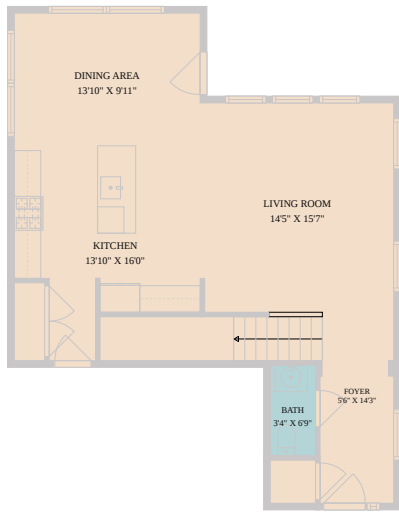

**TWIST
TOURS**

**TWIST
TOURS**

**TWIST
TOURS**

© 2026 331 Enterprises, LLC. All rights reserved. This floor plan is an approximation of existing structures and features and is provided for convenience only with the permission of the seller. All measurements are approximate and not guaranteed to be exact or to scale. Buyer should confirm measurements using their own sources.