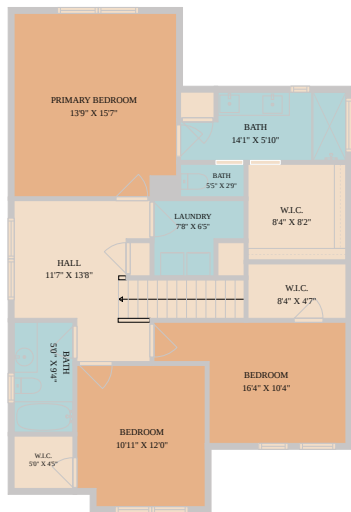

**TWIST
TOURS**