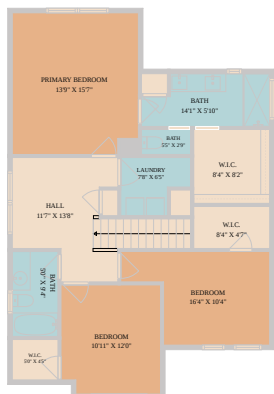

TWIST TOURS