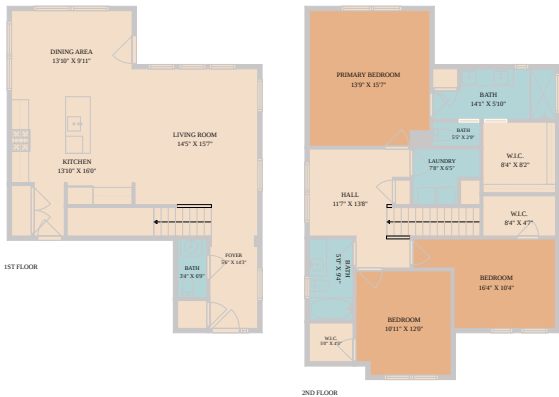

TWIST TOURS