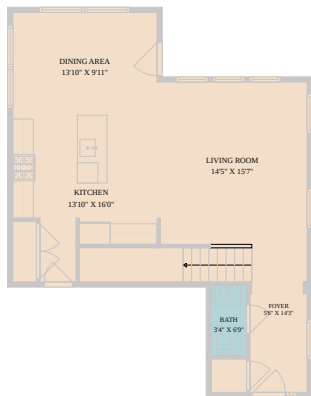

TWIST TOURS