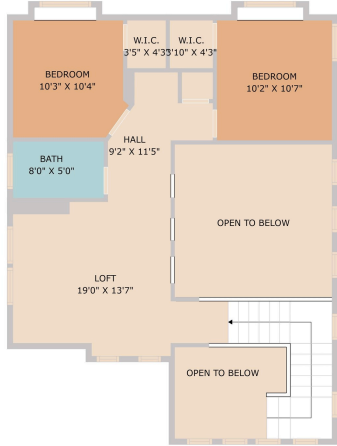

**TWIST
TOURS**