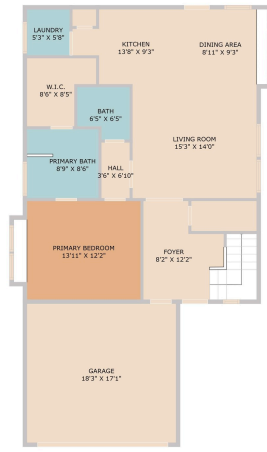

**TWIST
TOURS**