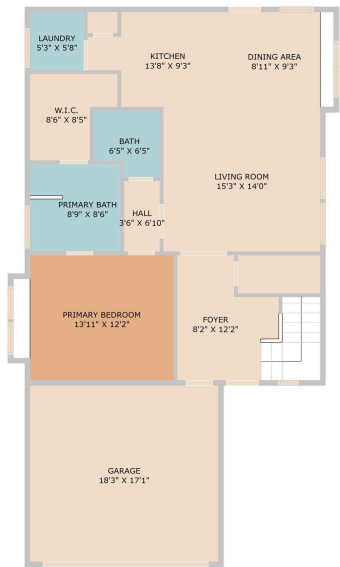

**TWIST
TOURS**

**TWIST
TOURS**

**TWIST
TOURS**

© 2025 TBD. All rights reserved. This floor plan is an approximation of existing structures and features and is provided for convenience only with the permission of the seller. All measurements are approximate and not guaranteed to be exact or to scale. Buyer should confirm measurements using their own sources.