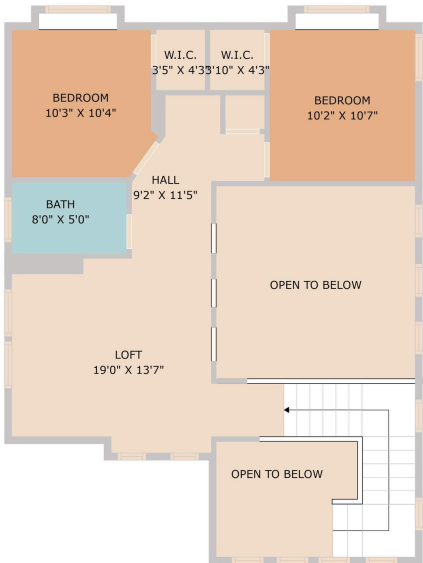

**TWIST
TOURS**

**TWIST
TOURS**