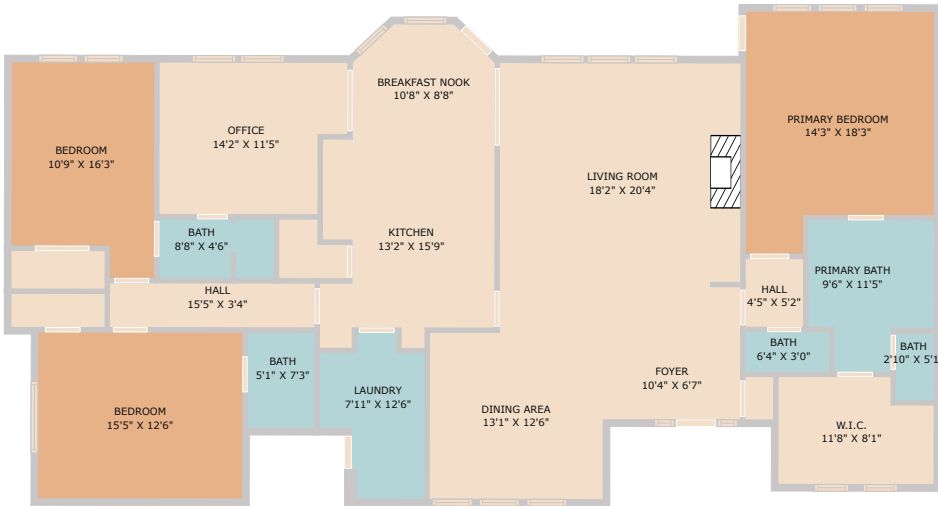

TWIST TOURS

© 2025 TBD. All rights reserved. This floor plan is an approximation of existing structures and features and is provided for convenience only with the permission of the seller. All measurements are approximate and not guaranteed to be exact or to scale. Buyer should confirm measurements using their own sources.