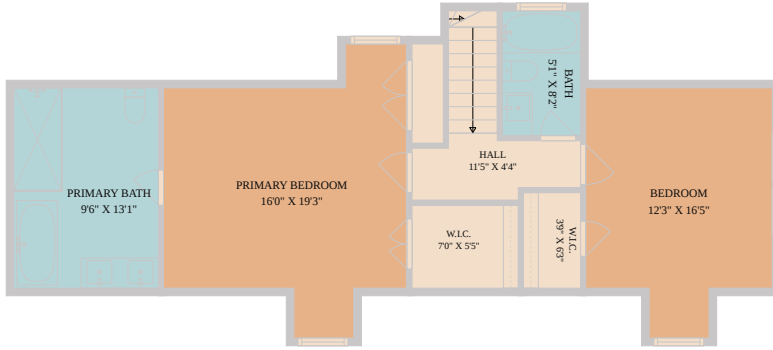

**TWIST
TOURS**