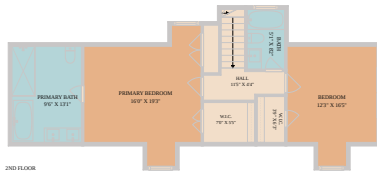

**TWIST
TOURS**