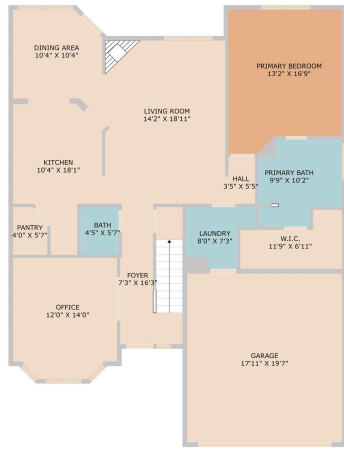

TWIST TOURS