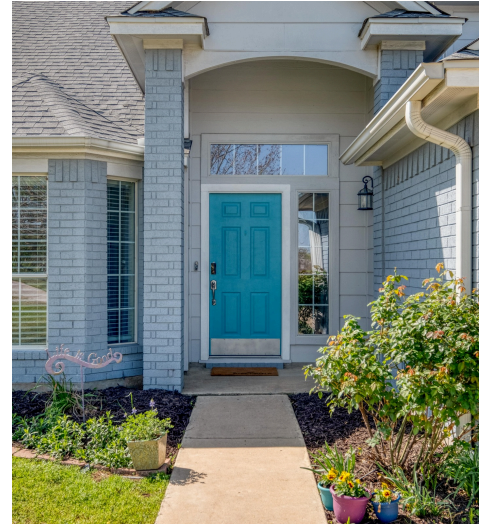

TWIST TOURS