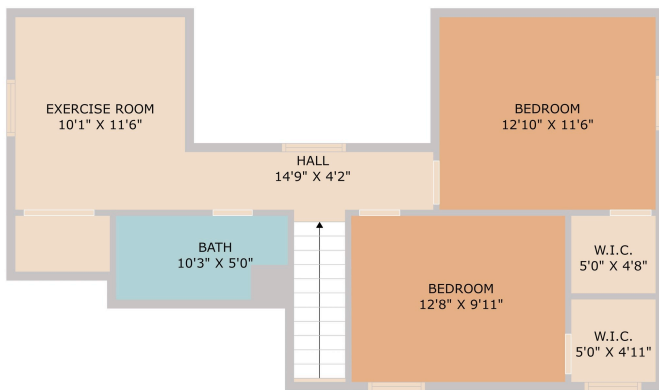

TWIST TOURS