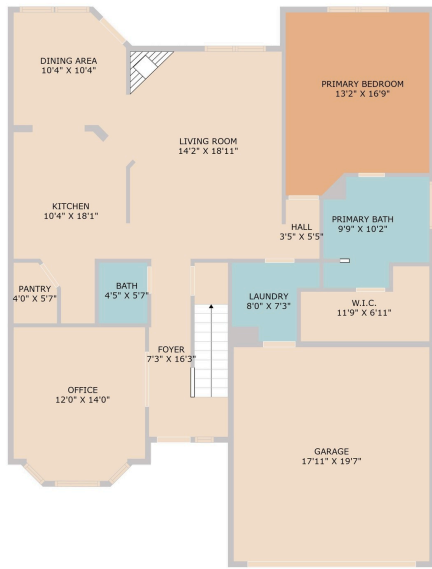

TWIST TOURS