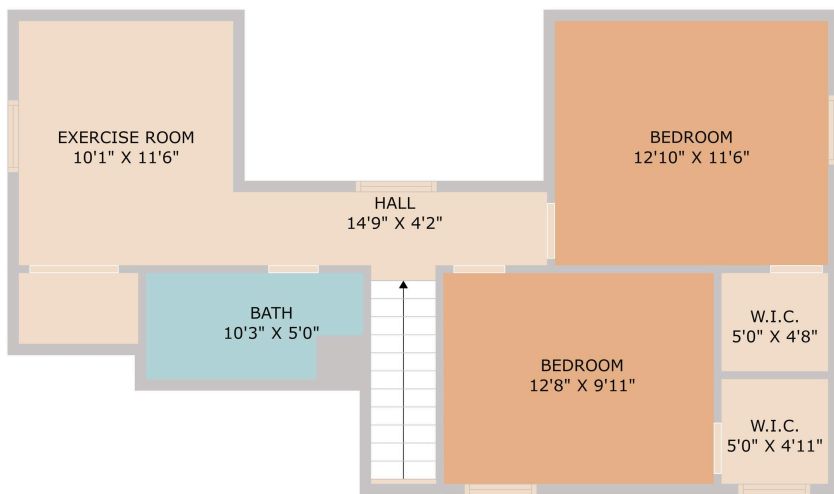

TWIST TOURS