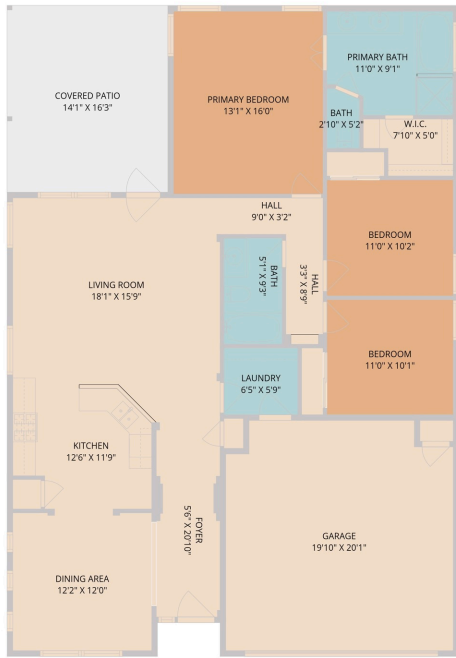

**TWIST
TOURS**

© 2026 331 Enterprises, LLC. All rights reserved. This floor plan is an approximation of existing structures and features and is provided for convenience only with the permission of the seller. All measurements are approximate and not guaranteed to be exact or to scale. Buyer should confirm measurements using their own sources.