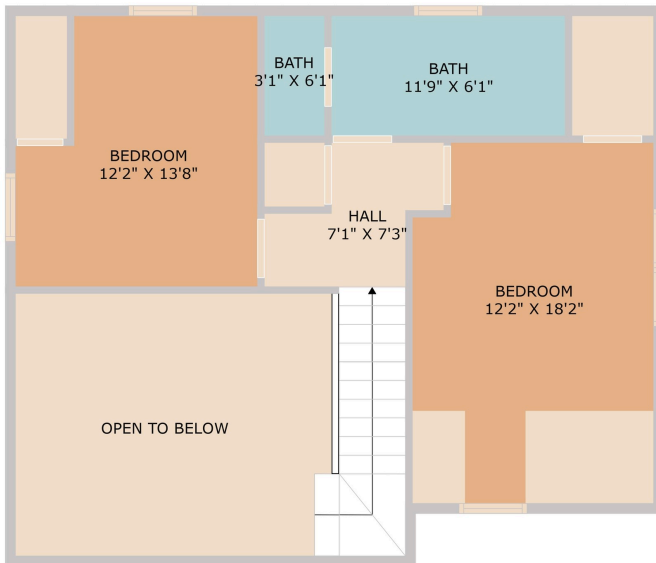

TWIST TOURS

© 2025 TBD. All rights reserved. This floor plan is an approximation of existing structures and features and is provided for convenience only with the permission of the seller. All measurements are approximate and not guaranteed to be exact or to scale. Buyer should confirm measurements using their own sources.