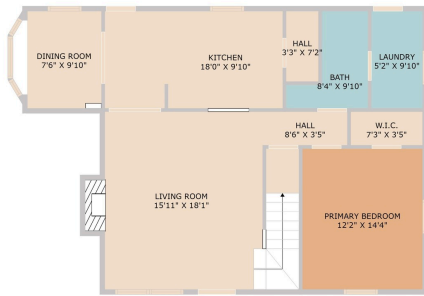

TWIST TOURS

FLOOR 1