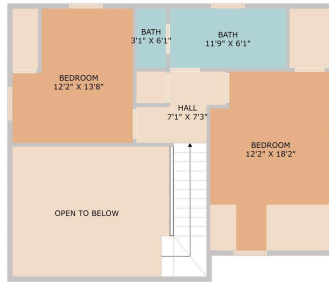

FLOOR 2

TWIST TOURS