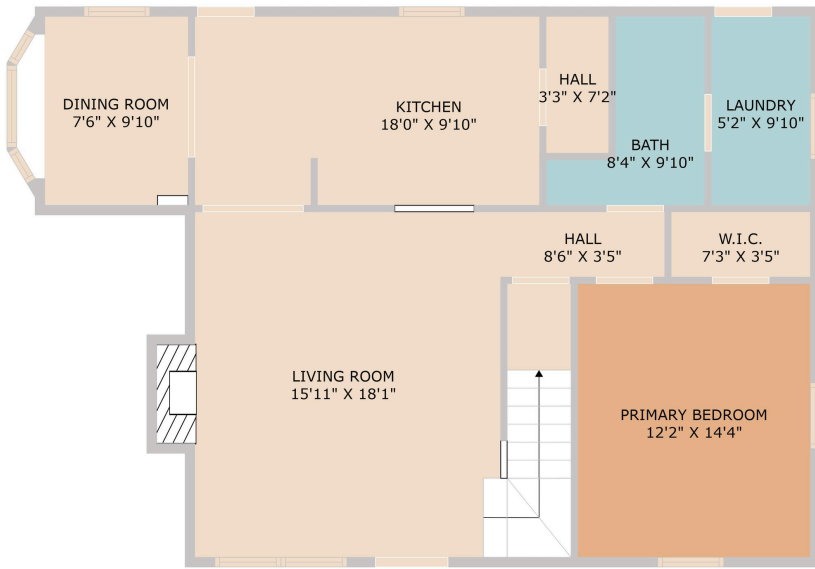

TWIST TOURS

TWIST TOURS

TWIST TOURS

© 2025 TBD. All rights reserved. This floor plan is an approximation of existing structures and features and is provided for convenience only with the permission of the seller. All measurements are approximate and not guaranteed to be exact or to scale. Buyer should confirm measurements using their own sources.