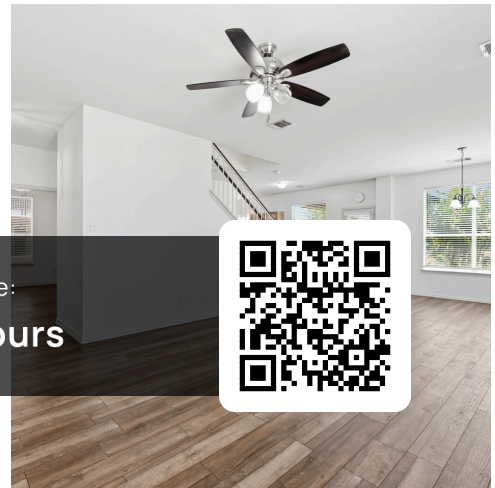

4585 Mather #--
Kyle, TX 78640

See online or with your mobile device:
<https://4585mather.mls.tours>