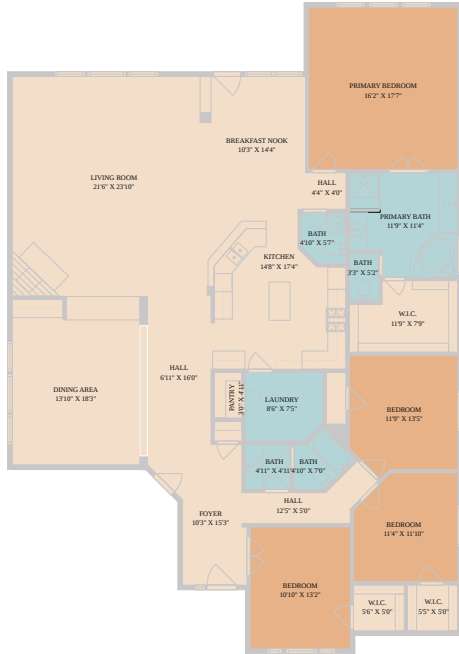

**TWIST
TOURS**

Jared West
Texas Real Estate Broker
☎ 512-296-0669
✉ west4re@gmail.com

© 2026 331 Enterprises, LLC. All rights reserved. This floor plan is an approximation of existing structures and features and is provided for convenience only with the permission of the seller. All measurements are approximate and not guaranteed to be exact or to scale. Buyer should confirm measurements using their own sources.