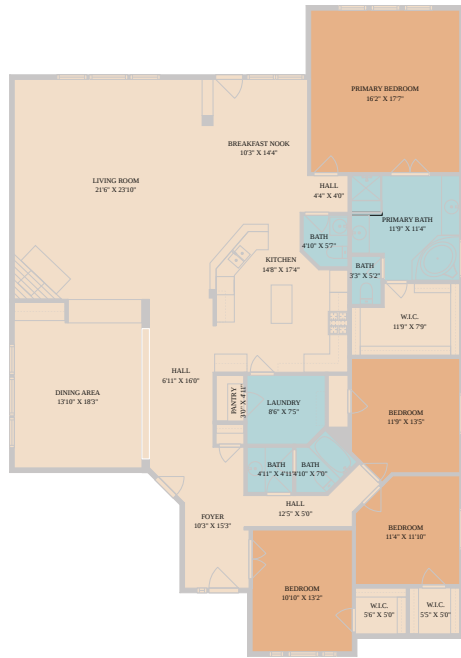

**TWIST
TOURS**

© 2026 331 Enterprises, LLC. All rights reserved. This floor plan is an approximation of existing structures and features and is provided for convenience only with the permission of the seller. All measurements are approximate and not guaranteed to be exact or to scale. Buyer should confirm measurements using their own sources.