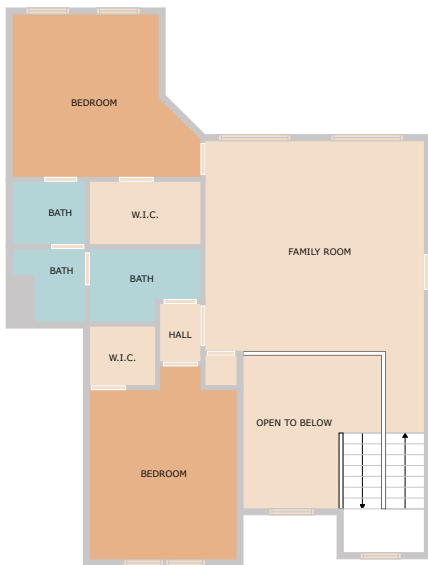

TWIST TOURS

TWIST TOURS