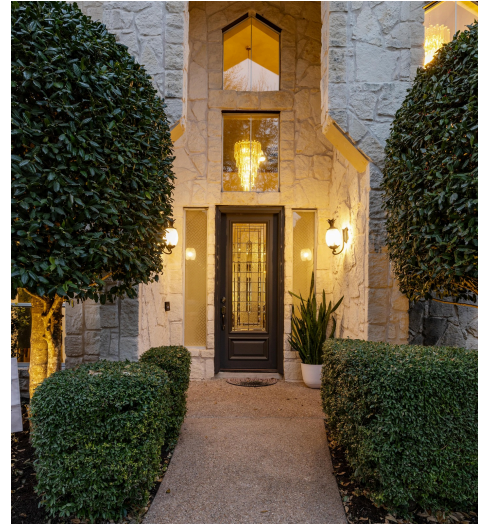

21 Wilderness Way
Round Rock, TX 78664

See online or with your mobile device:
<https://21wildernessway.mls.tours>

TWIST TOURS

Floor Plan Created By Cubicasa App. Measurements Deemed Highly Reliable But Not Guaranteed.