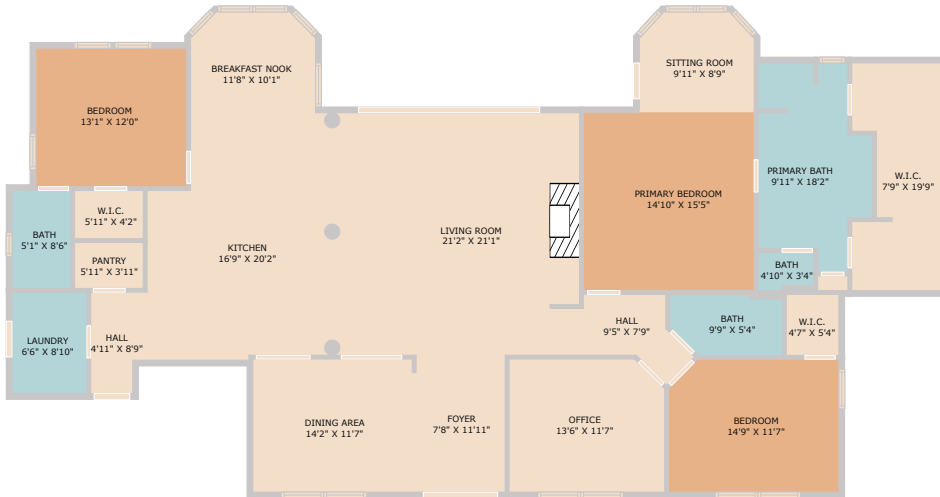

Marion Lamantia

Realtor, CRS, CLHMS, GRI, ABR

📞 512-763-9178

✉️ Marion@MagnoliaRealty.com

🌐 <http://www.marionlamantia.com>

© 2025 TBD. All rights reserved. This floor plan is an approximation of existing structures and features and is provided for convenience only with the permission of the seller. All measurements are approximate and not guaranteed to be exact or to scale. Buyer should confirm measurements using their own sources.