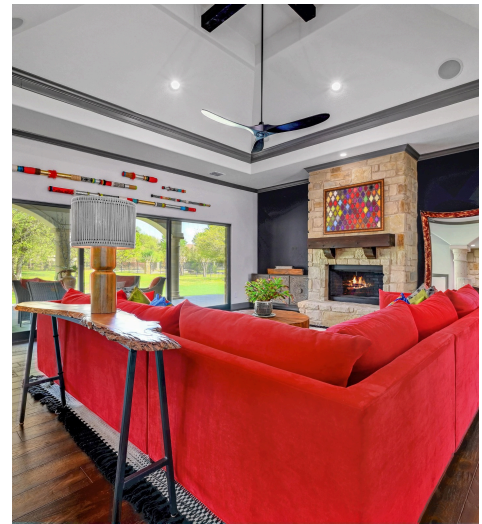

Marion Lamantia

Realtor, CRS, CLHMS, GRI, ABR

📞 512-763-9178

✉️ Marion@MagnoliaRealty.com

🌐 <http://www.marionlamantia.com>

© 2025 TBD. All rights reserved. This floor plan is an approximation of existing structures and features and is provided for convenience only with the permission of the seller. All measurements are approximate and not guaranteed to be exact or to scale. Buyer should confirm measurements using their own sources.