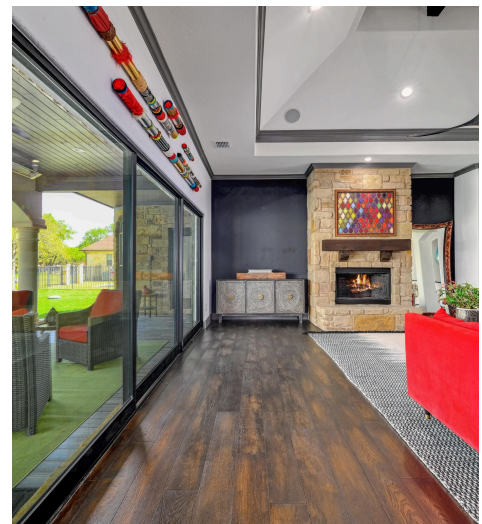

Marion Lamantia

Realtor, CRS, CLHMS, GRI, ABR

📞 512-763-9178

✉️ Marion@MagnoliaRealty.com

🌐 <http://www.marionlamantia.com>

© 2025 TBD. All rights reserved. This floor plan is an approximation of existing structures and features and is provided for convenience only with the permission of the seller. All measurements are approximate and not guaranteed to be exact or to scale. Buyer should confirm measurements using their own sources.