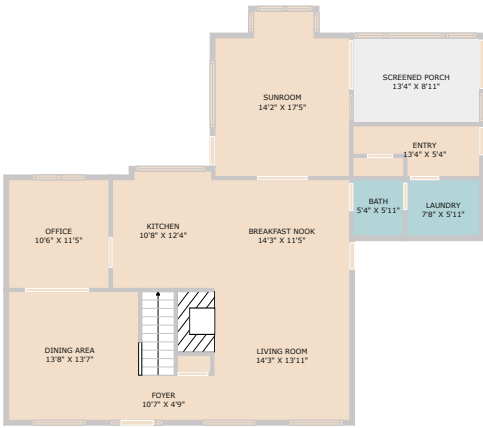

FLOOR 1

**TWIST
TOURS**

© 2025 TBD. All rights reserved. This floor plan is an approximation of existing structures and features and is provided for convenience only with the permission of the seller. All measurements are approximate and not guaranteed to be exact or to scale. Buyer should confirm measurements using their own sources.