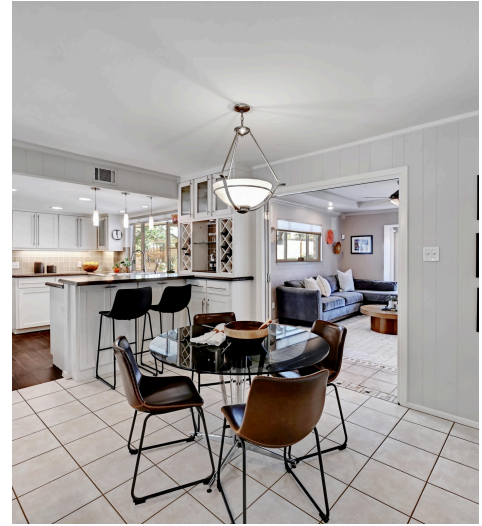

FLOOR 1

**TWIST
TOURS**

© 2025 TBD. All rights reserved. This floor plan is an approximation of existing structures and features and is provided for convenience only with the permission of the seller. All measurements are approximate and not guaranteed to be exact or to scale. Buyer should confirm measurements using their own sources.