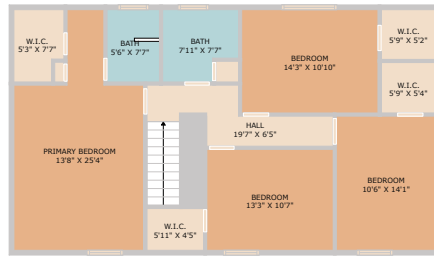

FLOOR 2

**TWIST
TOURS**

© 2025 TBD. All rights reserved. This floor plan is an approximation of existing structures and features and is provided for convenience only with the permission of the seller. All measurements are approximate and not guaranteed to be exact or to scale. Buyer should confirm measurements using their own sources.