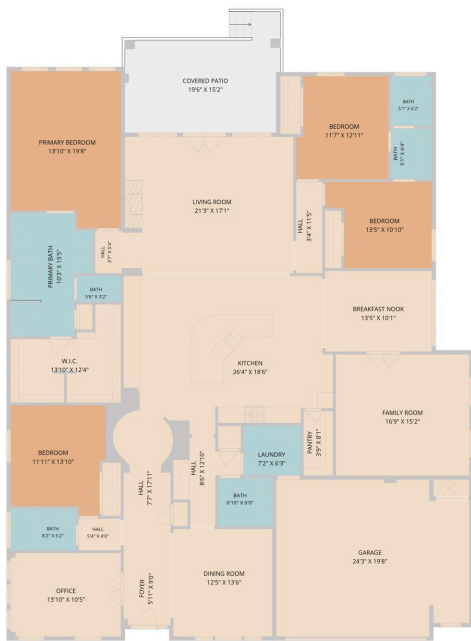

TWIST TOURS