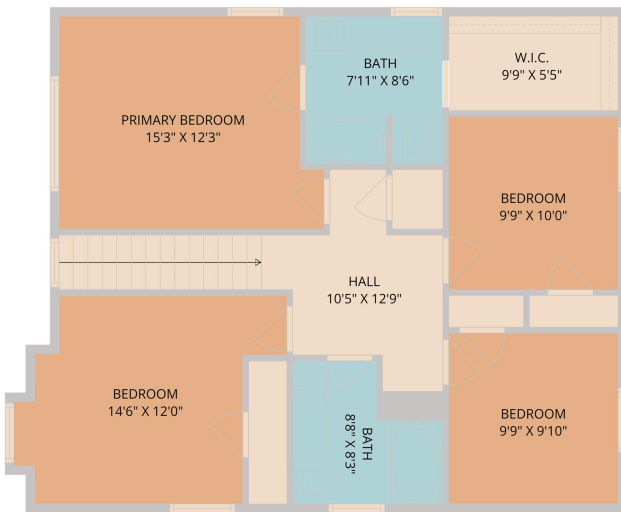

TWIST TOURS

TWIST TOURS