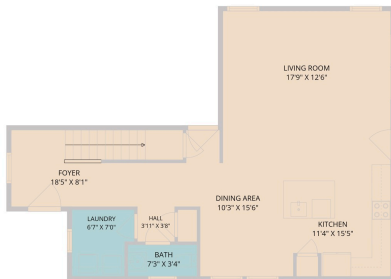

TWIST TOURS

TWIST TOURS

1ST FLOOR

TWIST TOURS

© 2026 331 Enterprises, LLC. All rights reserved. This floor plan is an approximation of existing structures and features and is provided for convenience only with the permission of the seller. All measurements are approximate and not guaranteed to be exact or to scale. Buyer should confirm measurements using their own sources.