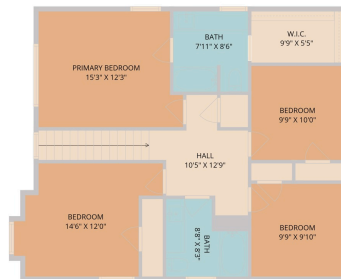

TWIST TOURS

TWIST TOURS

2ND FLOOR

TWIST TOURS

© 2026 331 Enterprises, LLC. All rights reserved. This floor plan is an approximation of existing structures and features and is provided for convenience only with the permission of the seller. All measurements are approximate and not guaranteed to be exact or to scale. Buyer should confirm measurements using their own sources.