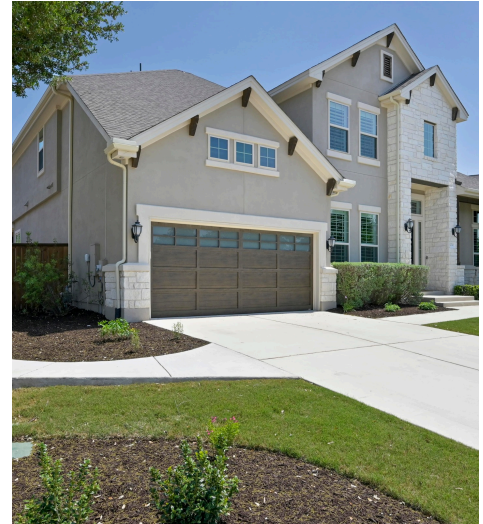

2712 Painted Sky Bend
Leander, TX 78641

See online or with your mobile device:
<https://2712paintedskybend.mls.tours>

Tina Mallach

Broker

📞 (512) 587-9127

✉️ Tina@MallachandCompany.com

🌐 www.mallachandcompany.com