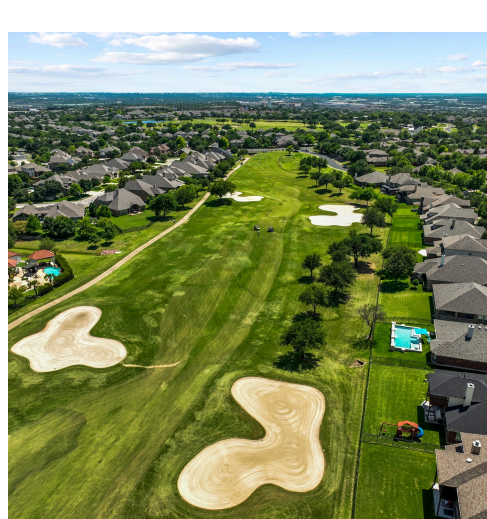

4523 Sansone Drive
Round Rock, TX 78665

See online or with your mobile device:
<https://4523sansonedrive.mls.tours>