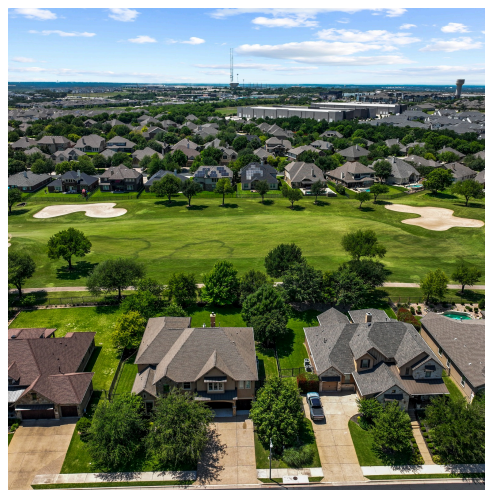

4523 Sansone Drive
Round Rock, TX 78665

See online or with your mobile device:
<https://4523sansonedrive.mls.tours>

**TWIST
TOURS**

Floor Plan Created by ColorMap, Inc. Measurements Shown are Approximate and Not Guaranteed.

Home data report
4523 Sansone Drive, Teravista, Round Rock, Williamson County,
Texas, United States, 78665

Total Area: 4376 sq. ft.
107 Floor: 2188 sq. ft., 2nd Floor: 2188 sq. ft.
Excluded: Garage 674 sq. ft., Covered patio 375 sq. ft., Balcony 191 sq. ft., Open to below
481 sq. ft., Walks: 203 sq. ft.