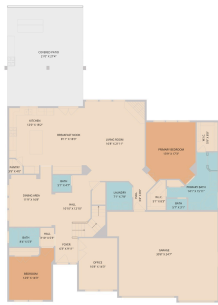

**TWIST
TOURS**