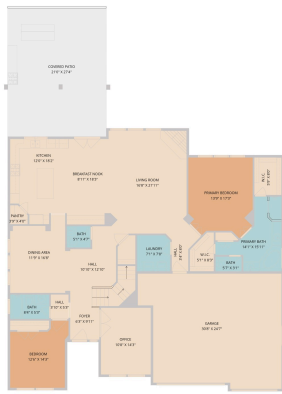

TWIST TOURS