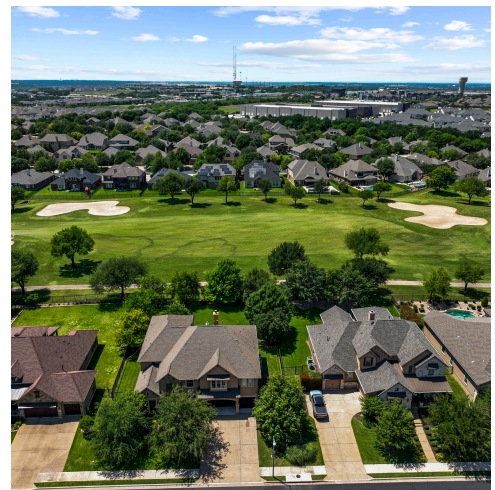

4523 Sansone Drive
Round Rock, TX 78665

See online or with your mobile device:
<https://4523sansonedrive.mls.tours>