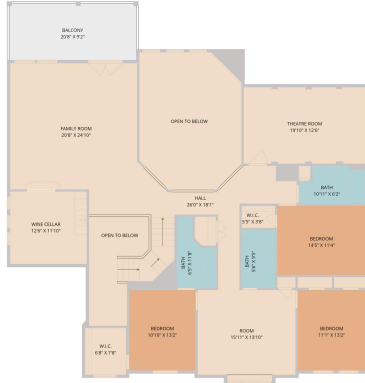

TWIST TOURS