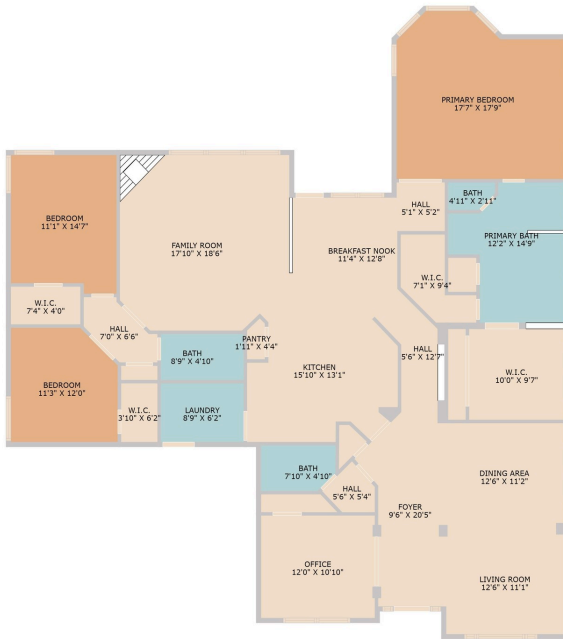

2617 Butler National Drive  
Pflugerville, TX 78660

See online or with your mobile device:  
<https://2617butlernationaldrive.mls.tours>

Floor Plan Created By Cubicasa App. Measurements Deemed Highly Reliable But Not Guaranteed.

**TWIST  
TOURS**

© 2025 TBD. All rights reserved. This floor plan is an approximation of existing structures and features and is provided for convenience only with the permission of the seller. All measurements are approximate and not guaranteed to be exact or to scale. Buyer should confirm measurements using their own sources.