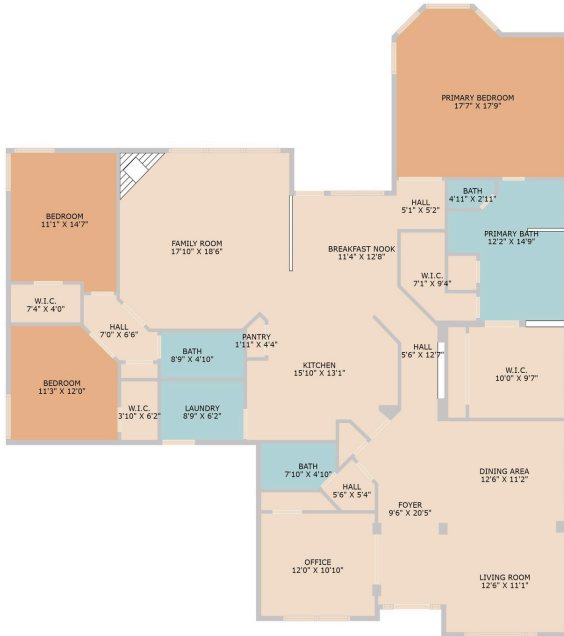

Kiersty Lombar - Keller Williams Realty

Expert Advice - Every Time

📞 512-930-8722

✉️ kiersty@bestofwilco.com

🌐 <http://www.bestofwilco.com>

© 2025 TBD. All rights reserved. This floor plan is an approximation of existing structures and features and is provided for convenience only with the permission of the seller. All measurements are approximate and not guaranteed to be exact or to scale. Buyer should confirm measurements using their own sources.