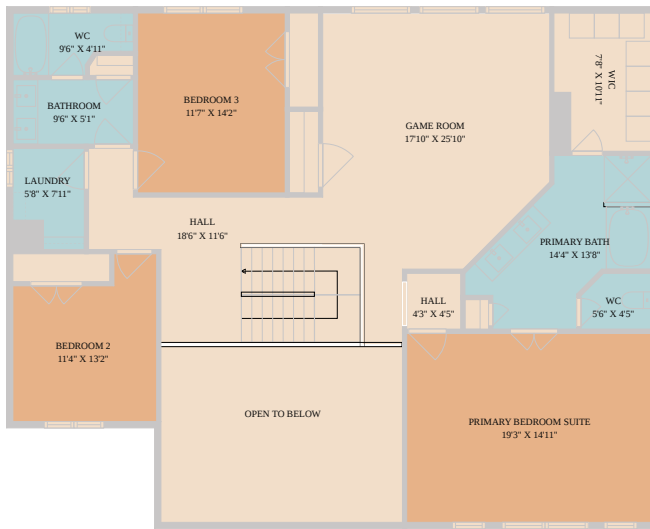

**TWIST
TOURS**