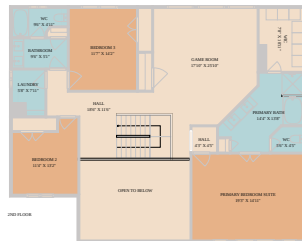

**TWIST
TOURS**