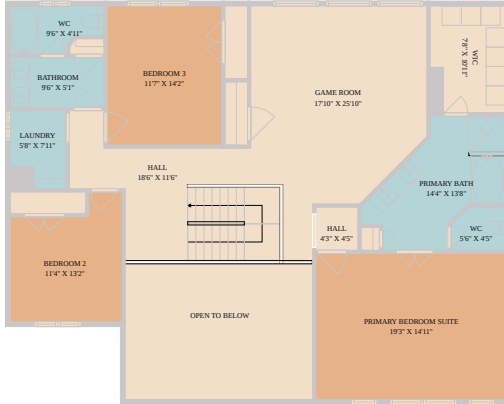

TWIST TOURS