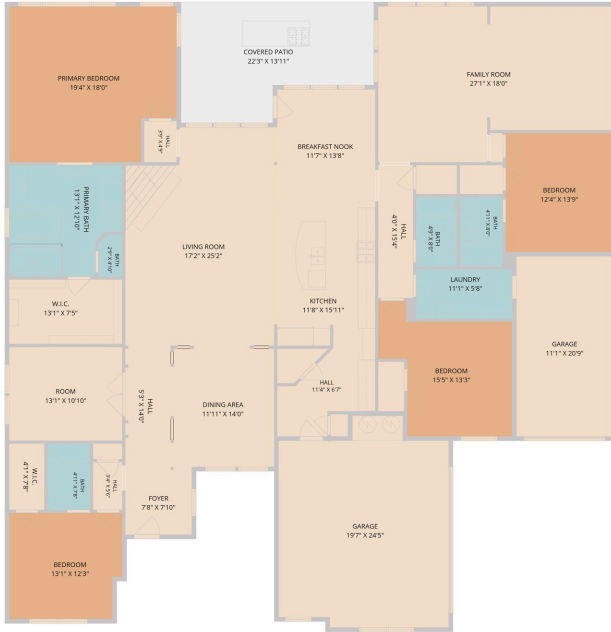

Elicia Michaud

Broker Associate, CNE, CRS, SRS, ABR, CLHMS, AHWD, PSA, e-Pro

(512) 657-7510

elicia@eliciamichaud.com

www.EliciaMichaudRealEstate.com

© 2026 331 Enterprises, LLC. All rights reserved. This floor plan is an approximation of existing structures and features and is provided for convenience only with the permission of the seller. All measurements are approximate and not guaranteed to be exact or to scale. Buyer should confirm measurements using their own sources.