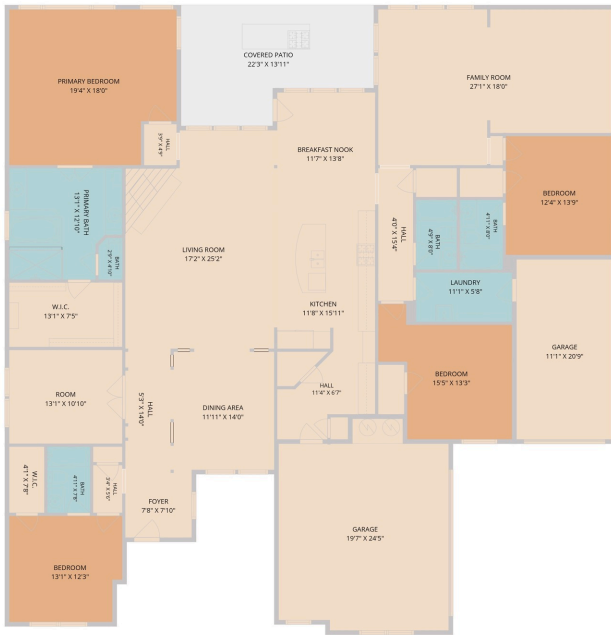

**TWIST
TOURS**

© 2026 331 Enterprises, LLC. All rights reserved. This floor plan is an approximation of existing structures and features and is provided for convenience only with the permission of the seller. All measurements are approximate and not guaranteed to be exact or to scale. Buyer should confirm measurements using their own sources.