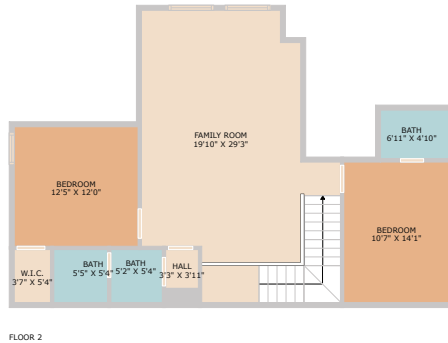

Jon Pfau & C. J. Pfau

Brokers/Owners

📞 512-635-0232 / 512-415-0583

✉️ pfaucorealtors@aol.com

🌐 www.PictureAsHome.com

© 2025 TBD. All rights reserved. This floor plan is an approximation of existing structures and features and is provided for convenience only with the permission of the seller. All measurements are approximate and not guaranteed to be exact or to scale. Buyer should confirm measurements using their own sources.