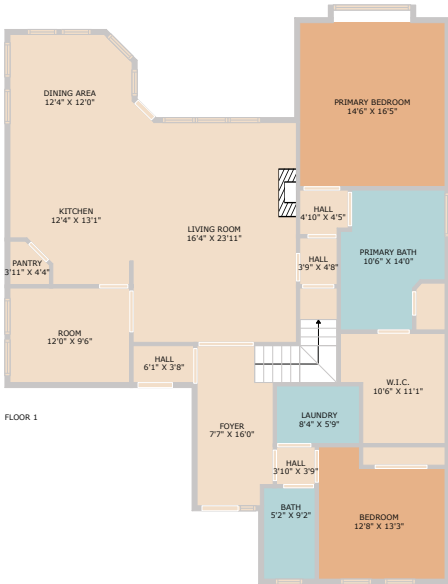

Jon Pfau & C. J. Pfau

Brokers/Owners

📞 512-635-0232 / 512-415-0583

✉️ pfaucorealtors@aol.com

🌐 www.PictureAsHome.com

© 2025 TBD. All rights reserved. This floor plan is an approximation of existing structures and features and is provided for convenience only with the permission of the seller. All measurements are approximate and not guaranteed to be exact or to scale. Buyer should confirm measurements using their own sources.