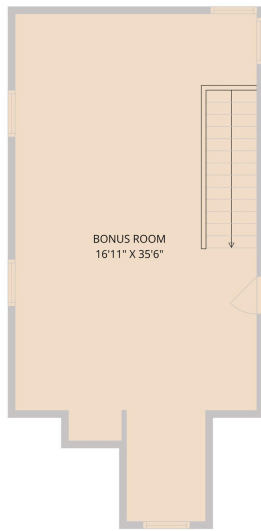

TWIST TOURS