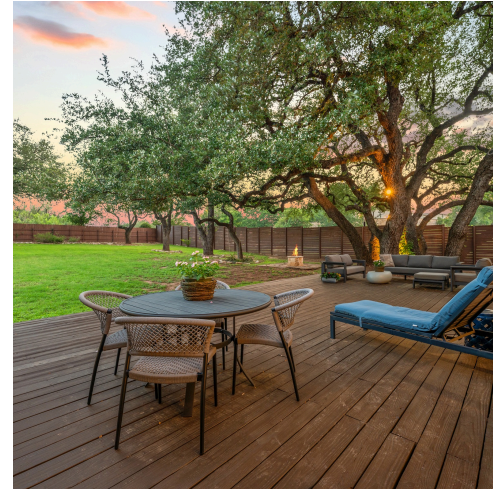

12007 Colleyville Drive
Bee Cave, TX 78738

See online or with your mobile device:
<https://www.12007ColleyvilleDr.com>

TWIST TOURS

Floor Plan Created by Cubicool Apps. Measurements Deemed Highly Reliable But Not Guaranteed.