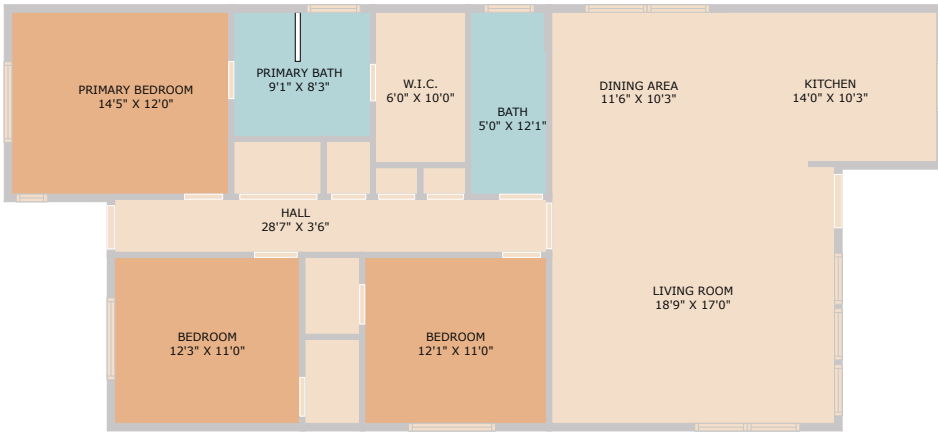

**TWIST
TOURS**

© 2025 TBD. All rights reserved. This floor plan is an approximation of existing structures and features and is provided for convenience only with the permission of the seller. All measurements are approximate and not guaranteed to be exact or to scale. Buyer should confirm measurements using their own sources.