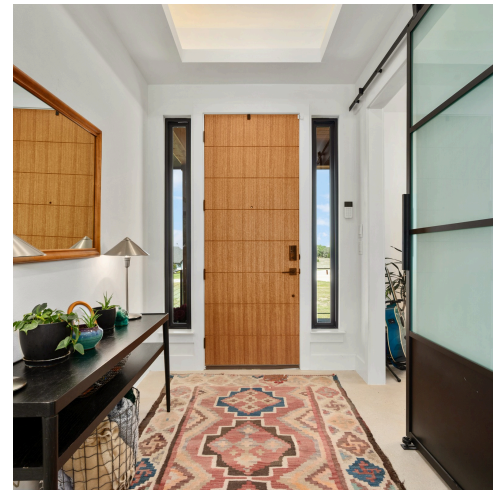

205 Retama Tree Trace
Liberty Hill, TX 78642

See online or with your mobile device:
<https://205retamatreetrace.mls.tours>

Amy Corley

Realtor/Broker Associate

📞 (512) 799-4445

✉️ Amy@AmyCorleyRealty.com

🌐 www.lifearoundaustin.com/