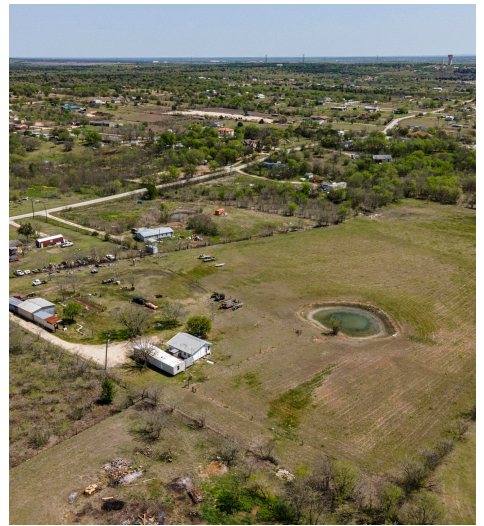

815 Petras's Way
Kyle, TX 78640

See online or with your mobile device:
<https://815petrasway.mls.tours>

Natalie and BJ Freeman

📞 512-296-8805

✉ nataliedfreeman@gmail.com

🌐 www.nataliefreemanrealty.com/