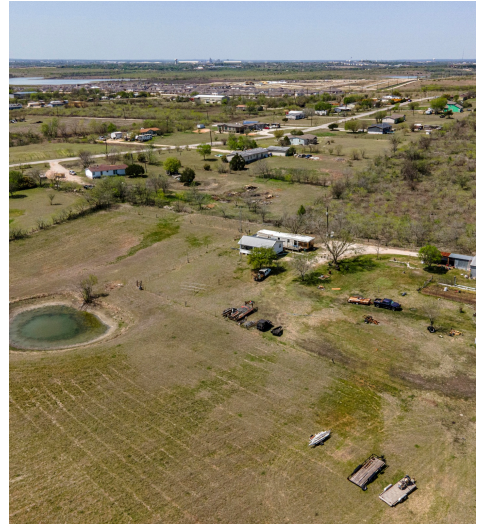

815 Petras's Way
Kyle, TX 78640

See online or with your mobile device:
<https://815petrasway.mls.tours>

Natalie and BJ Freeman

📞 512-296-8805

✉ nataliedfreeman@gmail.com

🌐 www.nataliefreemanrealty.com/