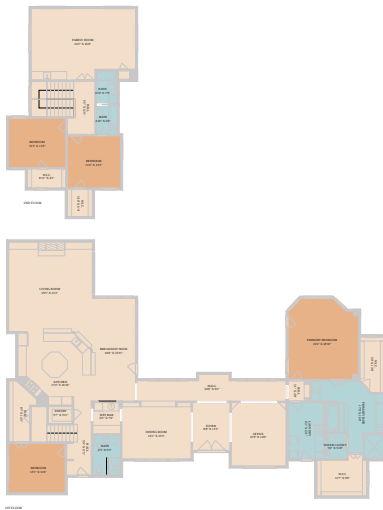

TWIST TOURS

TWIST TOURS