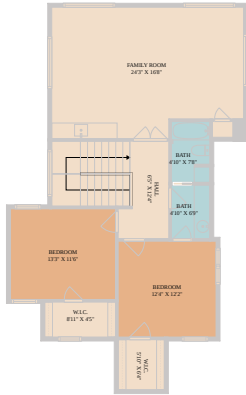

**TWIST
TOURS**