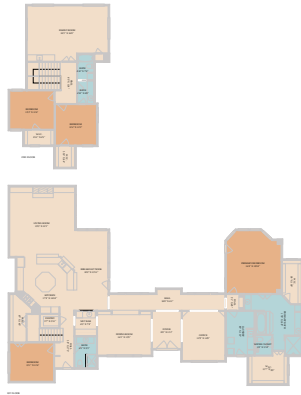

**TWIST
TOURS**