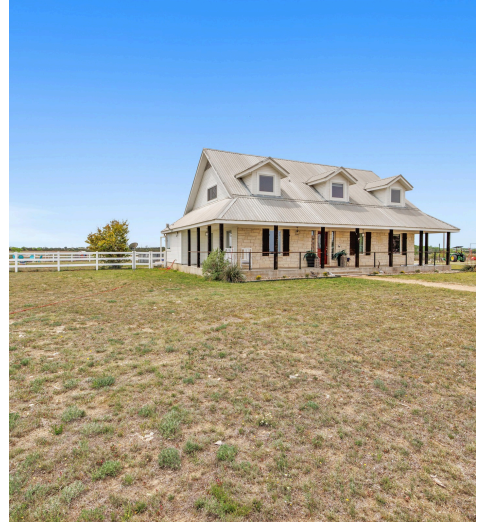

1283 Rattlesnake Trail
Burnet, TX 78611

See online or with your mobile device:
<https://1283rattlesnaketrail.mls.tours>

Floor Plan Created By Cubicasa App. Measurements Deemed Highly Reliable But Not Guaranteed.