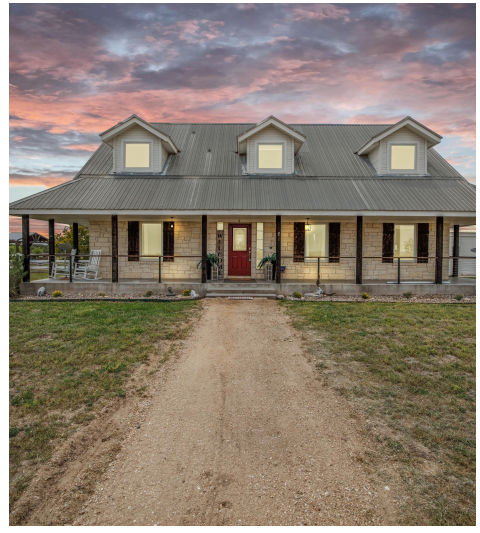

1283 Rattlesnake Trail
Burnet, TX 78611

See online or with your mobile device:
<https://1283rattlesnaketrail.mls.tours>

Floor Plan Created By Cubicasa App. Measurements Deemed Highly Reliable But Not Guaranteed.