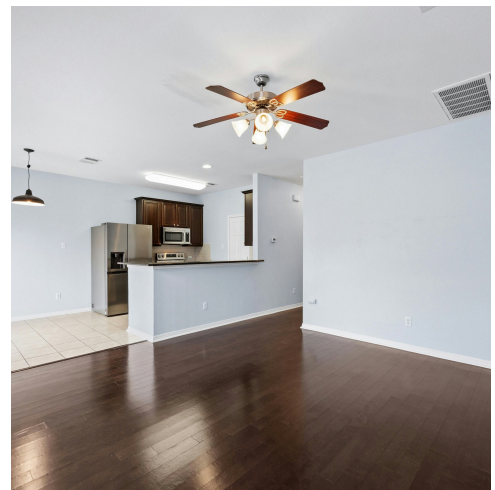

1900 Little Elm Trail Apt 89  
Cedar Park, TX 78613

See online or with your mobile device:  
<https://1900littleelmtrailapt89.mls.tours>

Room dimensions rounded to the nearest foot

Room dimensions rounded to the nearest foot