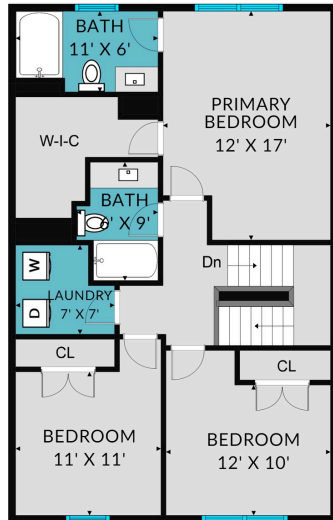

1900 Little Elm Trail Apt 89  
Cedar Park, TX 78613

See online or with your mobile device:  
<https://1900littleelmtrailapt89.mls.tours>

Room dimensions rounded to the nearest foot

Room dimensions rounded to the nearest foot

## Mariella Cabral Rivero

Real Estate Agent

📞 512-762-7731

✉️ mariellar2014@gmail.com

© 2026 331 Enterprises, LLC. All rights reserved. This floor plan is an approximation of existing structures and features and is provided for convenience only with the permission of the seller. All measurements are approximate and not guaranteed to be exact or to scale. Buyer should confirm measurements using their own sources.