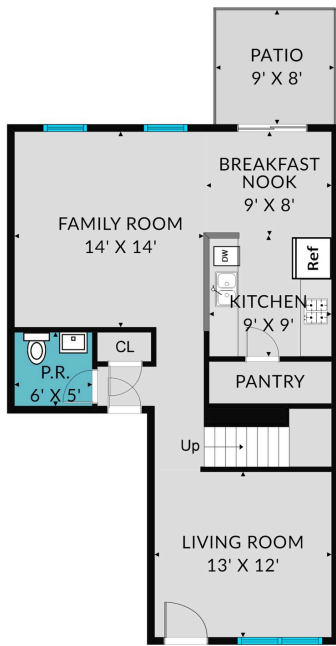

1900 Little Elm Trail Apt 89  
Cedar Park, TX 78613

See online or with your mobile device:  
<https://1900littleelmtrailapt89.mls.tours>

Room dimensions rounded to the nearest foot

Room dimensions rounded to the nearest foot

## Mariella Cabral Rivero

Real Estate Agent

📞 512-762-7731

✉️ mariellar2014@gmail.com

© 2026 331 Enterprises, LLC. All rights reserved. This floor plan is an approximation of existing structures and features and is provided for convenience only with the permission of the seller. All measurements are approximate and not guaranteed to be exact or to scale. Buyer should confirm measurements using their own sources.