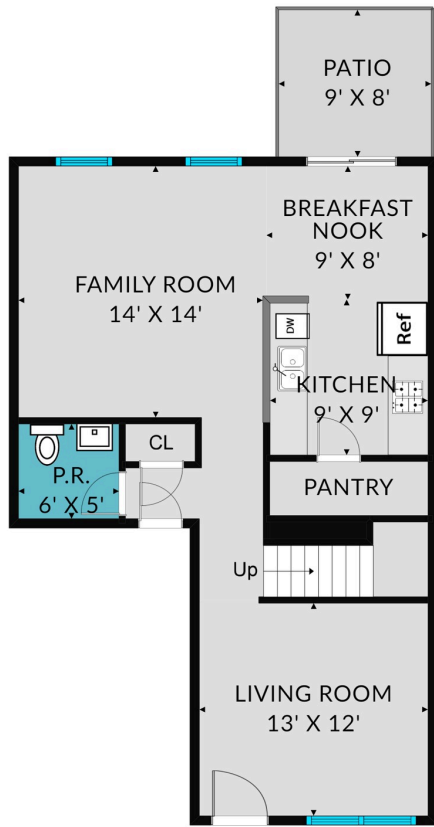

1900 Little Elm Trail Apt 89  
Cedar Park, TX 78613

See online or with your mobile device:  
<https://1900littleelmtrailapt89.mls.tours>

Room dimensions rounded to the nearest foot

Room dimensions rounded to the nearest foot