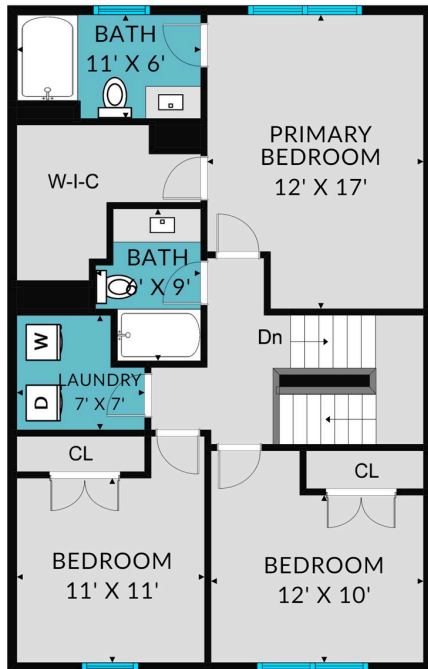

1900 Little Elm Trail Apt 89  
Cedar Park, TX 78613

See online or with your mobile device:  
<https://1900littleelmtrailapt89.mls.tours>

Room dimensions rounded to the nearest foot

Room dimensions rounded to the nearest foot