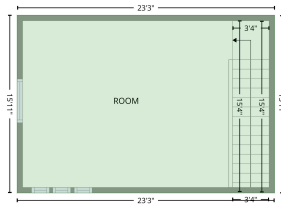

TWIST TOURS

TWIST TOURS

FLOOR 2
(AREA: 369)

TWIST TOURS

Total Area: 3187 sq. ft

Property summary

© 2025 331 Enterprises, LLC. All rights reserved. This floor plan is an approximation of existing structures and features and is provided for convenience only with the permission of the seller. All measurements are approximate and not guaranteed to be exact or to scale. Buyer should confirm measurements using their own sources.