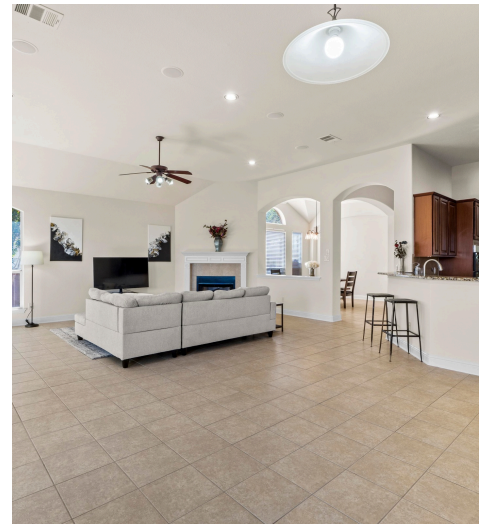

© 2025 331 Enterprises, LLC. All rights reserved. This floor plan is an approximation of existing structures and features and is provided for convenience only with the permission of the seller. All measurements are approximate and not guaranteed to be exact or to scale. Buyer should confirm measurements using their own sources.