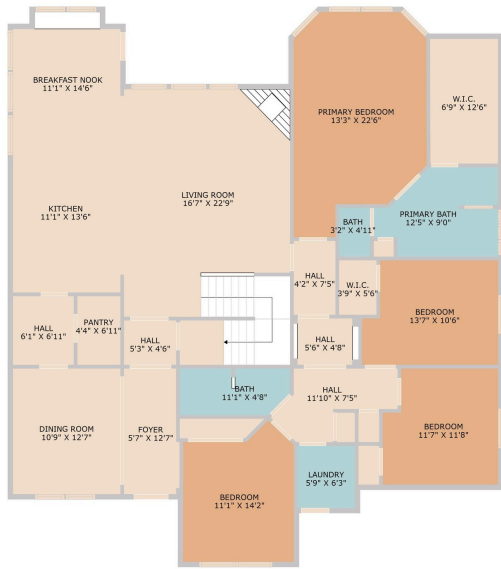

TWIST TOURS

TWIST TOURS

TWIST TOURS

© 2025 TBD. All rights reserved. This floor plan is an approximation of existing structures and features and is provided for convenience only with the permission of the seller. All measurements are approximate and not guaranteed to be exact or to scale. Buyer should perform measurements using their own sources.