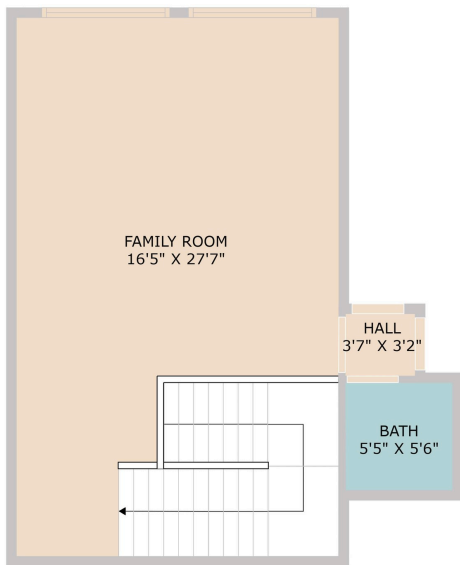

TWIST TOURS

TWIST TOURS