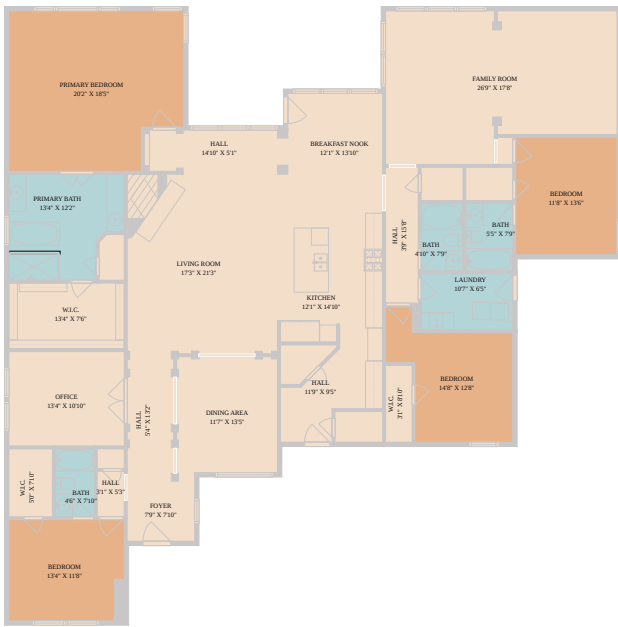

**TWIST
TOURS**

**TWIST
TOURS**

Diane Waters

Realtor

📞 512-657-4750

✉️ dianewaters@kw.com

© 2026 331 Enterprises, LLC. All rights reserved. This floor plan is an approximation of existing structures and features and is provided for convenience only with the permission of the seller. All measurements are approximate and not guaranteed to be exact or to scale. Buyer should confirm measurements using their own sources.