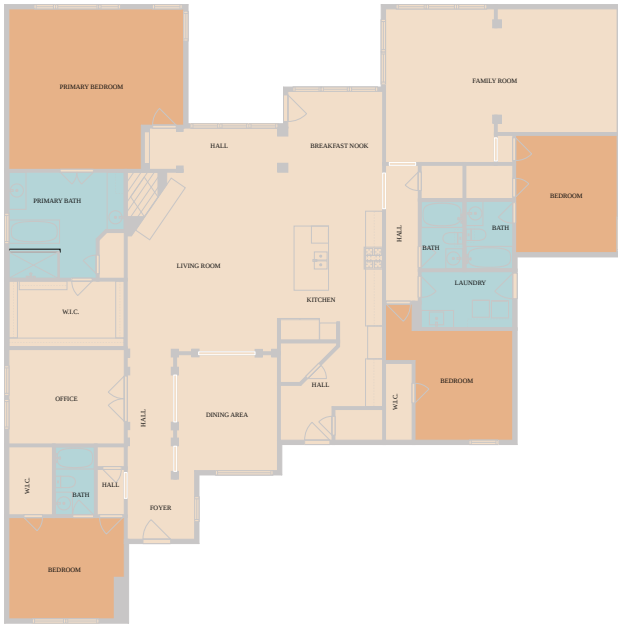

**TWIST
TOURS**

**TWIST
TOURS**

Diane Waters

Realtor

📞 512-657-4750

✉️ dianewaters@kw.com

© 2026 331 Enterprises, LLC. All rights reserved. This floor plan is an approximation of existing structures and features and is provided for convenience only with the permission of the seller. All measurements are approximate and not guaranteed to be exact or to scale. Buyer should confirm measurements using their own sources.