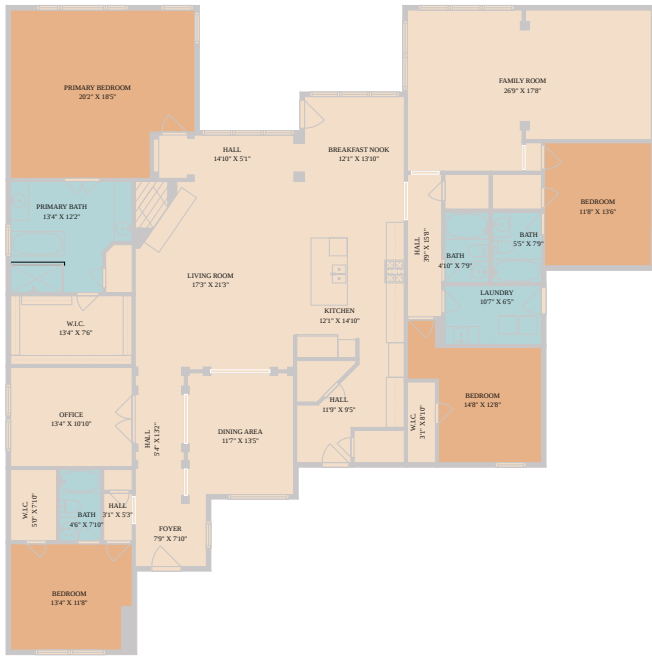

**TWIST
TOURS**

**TWIST
TOURS**

© 2026 331 Enterprises, LLC. All rights reserved. This floor plan is an approximation of existing structures and features and is provided for convenience only with the permission of the seller. All measurements are approximate and not guaranteed to be exact or to scale. Buyer should confirm measurements using their own sources.