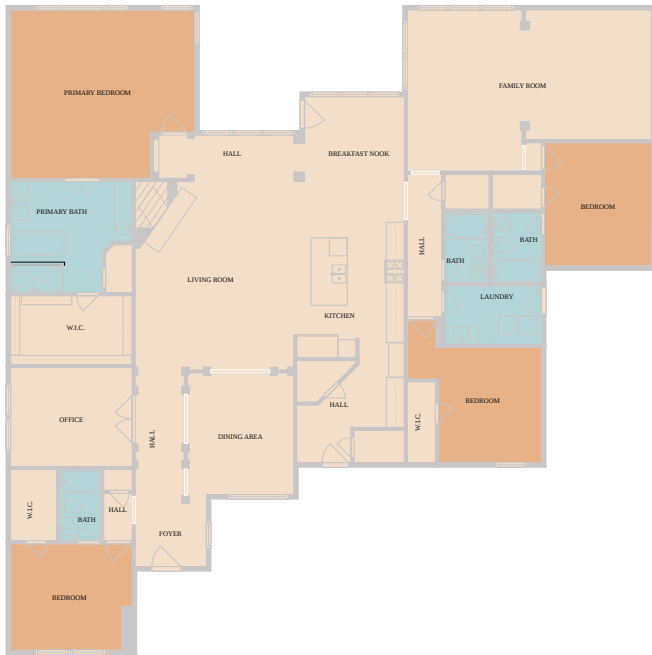

**TWIST
TOURS**