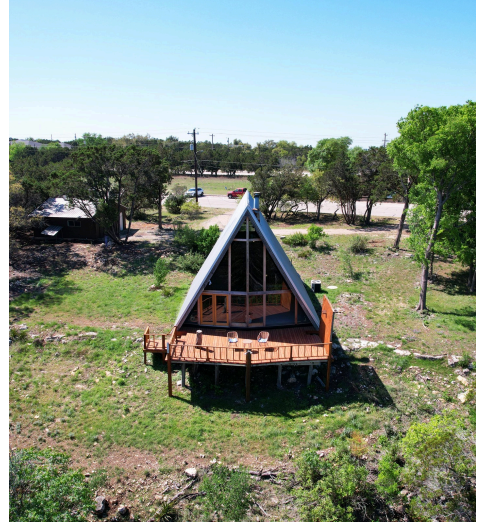

20802 Dawn Drive
Lago Vista, TX 78645

See online or with your mobile device:
<https://20802dawndrive.mls.tours>

**TWIST
TOURS**

Floor Plan Created By Cubicasa App. Measurements Deemed Highly Reliable But Not Guaranteed.

**TWIST
TOURS**

Floor Plan Created By Cubicasa App. Measurements Deemed Highly Reliable But Not Guaranteed.

**TWIST
TOURS**

Floor Plan Created By Cubicasa App. Measurements Deemed Highly Reliable But Not Guaranteed.