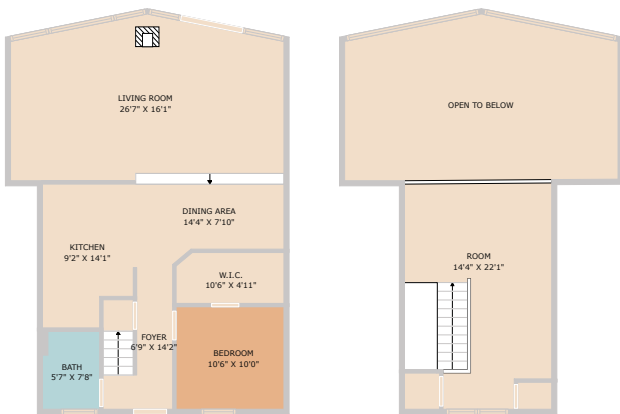

**TWIST
TOURS**