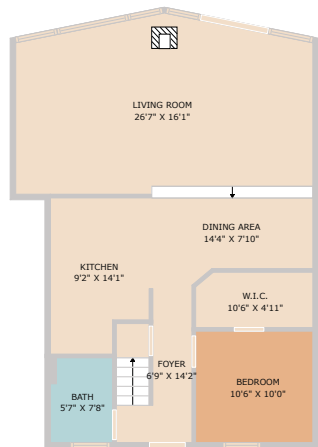

**TWIST
TOURS**