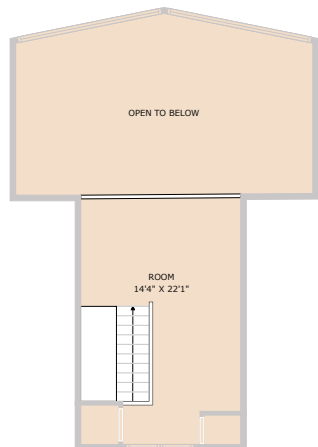

**TWIST
TOURS**