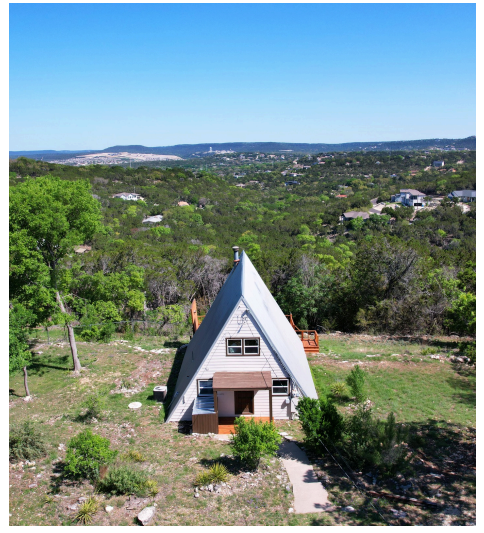

20802 Dawn Drive
Lago Vista, TX 78645

See online or with your mobile device:
<https://20802dawndrive.mls.tours>

**TWIST
TOURS**

Floor Plan Created By Cubicasa App. Measurements Deemed Highly Reliable But Not Guaranteed.