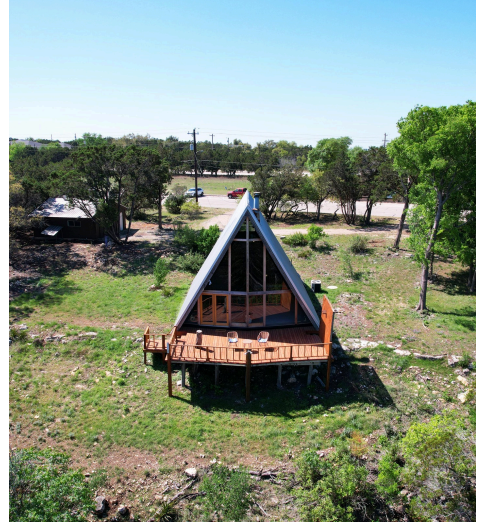

20802 Dawn Drive
Lago Vista, TX 78645

See online or with your mobile device:
<https://20802dawndrive.mls.tours>

Floor Plan Created By Cubicasa App. Measurements Deemed Highly Reliable But Not Guaranteed.