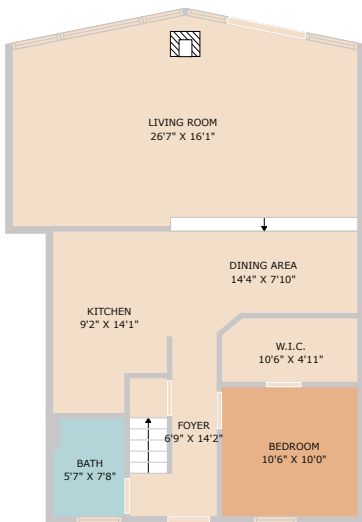

TWIST TOURS

TWIST TOURS

FLOOR 1