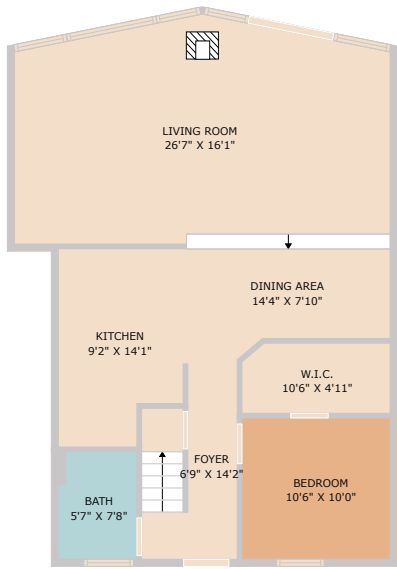

TWIST TOURS

TWIST TOURS

TWIST TOURS

© 2025 TBD. All rights reserved. This floor plan is an approximation of existing structures and features and is provided for convenience only with the permission of the seller. All measurements are approximate and not guaranteed to be exact or to scale. Buyer should perform measurements using their own sources.