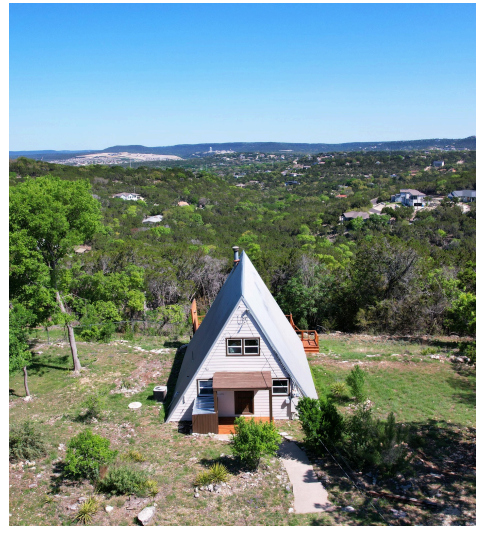

20802 Dawn Drive
Lago Vista, TX 78645

See online or with your mobile device:
<https://20802dawndrive.mls.tours>

Floor Plan Created By Cubicasa App. Measurements Deemed Highly Reliable But Not Guaranteed.