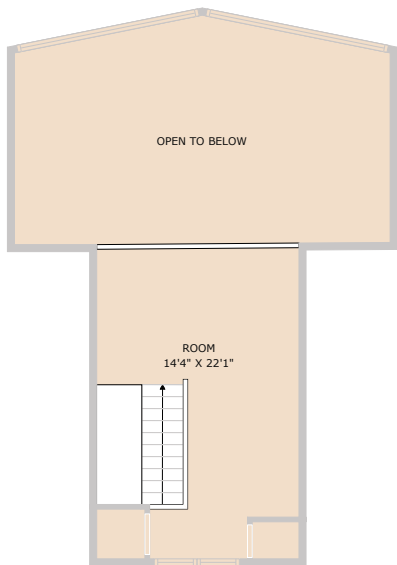

TWIST TOURS

TWIST TOURS

FLOOR 1