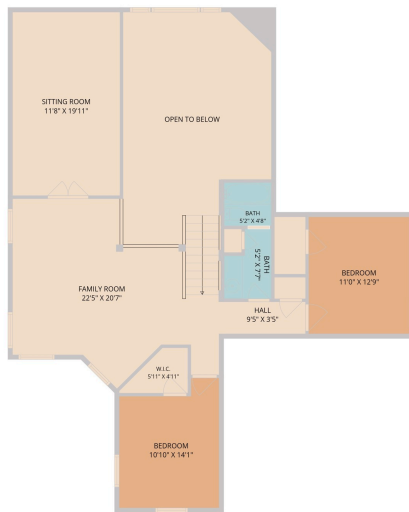

TWIST TOURS