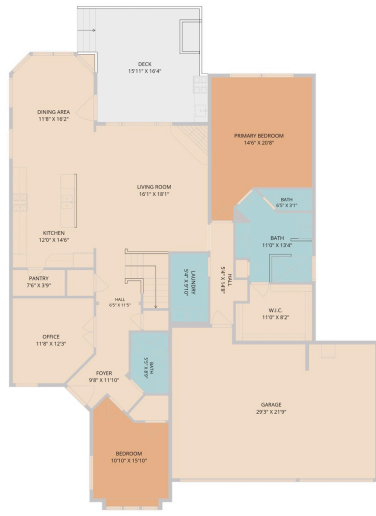

TWIST TOURS

TWIST TOURS

TWIST TOURS

© 2026 331 Enterprises, LLC. All rights reserved. This floor plan is an approximation of existing structures and features and is provided for convenience only with the permission of the seller. All measurements are approximate and not guaranteed to be exact or to scale. Buyer should confirm measurements using their own sources.