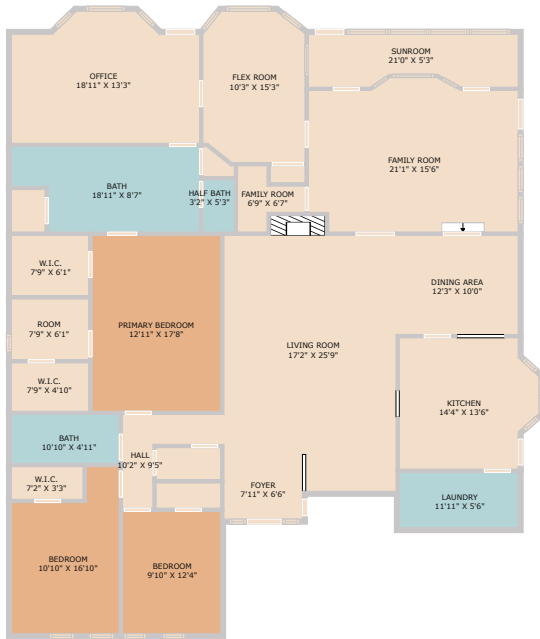

**TWIST
TOURS**

© 2025 TBD. All rights reserved. This floor plan is an approximation of existing structures and features and is provided for convenience only with the permission of the seller. All measurements are approximate and not guaranteed to be exact or to scale. Buyer should confirm measurements using their own sources.