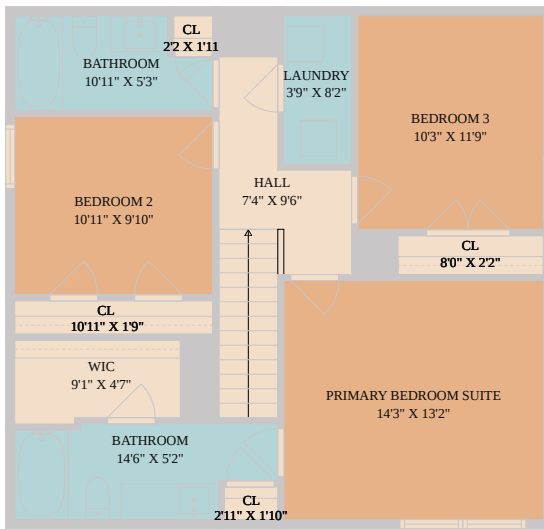

TWIST TOURS