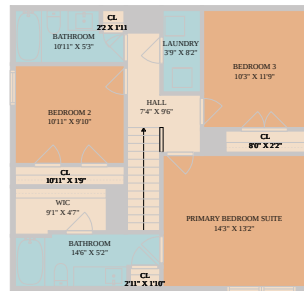

TWIST TOURS

2ND FLOOR