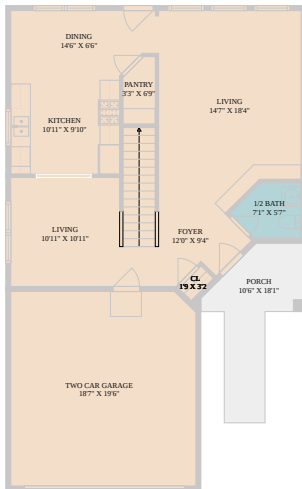

1ST FLOOR

TWIST TOURS