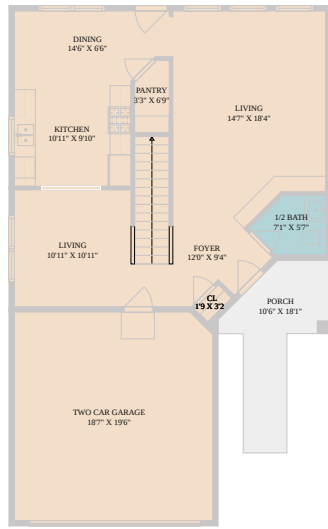

TWIST TOURS

TWIST TOURS

TWIST TOURS

© 2026 331 Enterprises, LLC. All rights reserved. This floor plan is an approximation of existing structures and features and is provided for convenience only with the permission of the seller. All measurements are approximate and not guaranteed to be exact or to scale. Buyer should confirm measurements using their own sources.